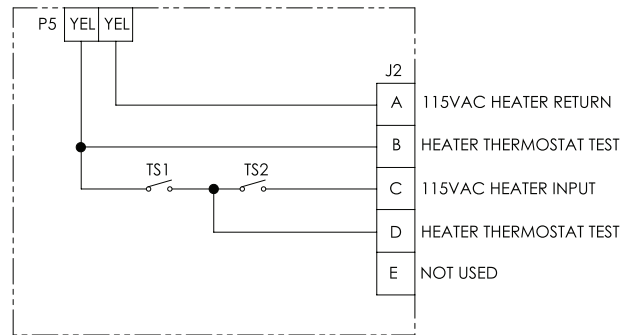

HCU-2 – 115 VAC Single Connector Heater Control Unit

ELECTRICAL SCHEMATIC

*For use with Concorde RG-390EH, RG-380E/44H & RG-380E/60H heated series of batteries

Heater Control Unit HCU-2