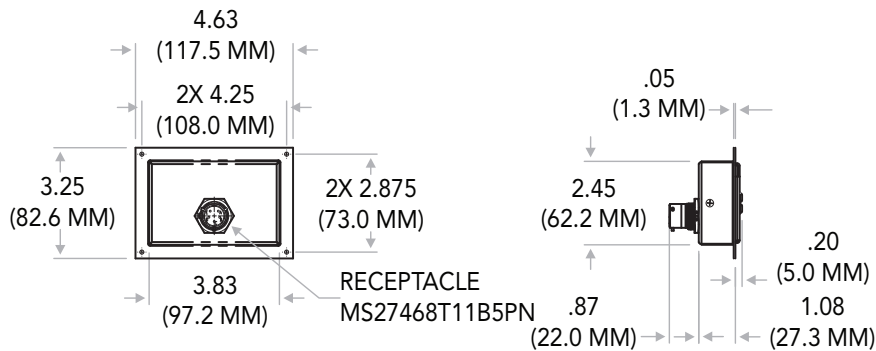

HCU-2 – 115 VAC Single Connector Heater Control Unit

ELECTRICAL SCHEMATIC

*For use with Concorde RG-390EH, RG-380E/44H & RG-380E/60H heated series of batteries

Heater Control Unit HCU-2