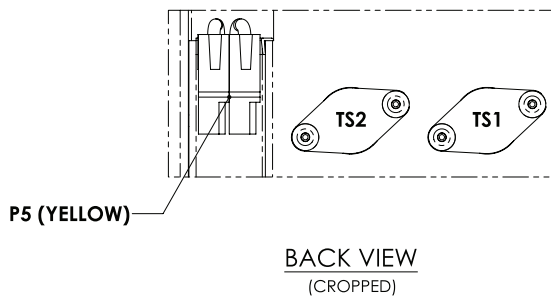

HCU-2 – 115 VAC Single Connector Heater Control Unit

ELECTRICAL SCHEMATIC

*For use with Concorde RG-390EH, RG-380E/44H & RG-380E/60H heated series of batteries

Heater Control Unit HCU-2